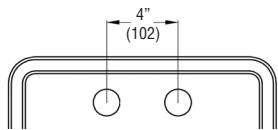

Faucet Hole Configurations available for this sink model

One faucet hole

Two faucet holes

Three faucet holes

Optional Accessories

TSGS15151 Bottom Sink Grid