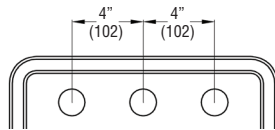

Faucet Hole Configurations available for this sink model

One faucet hole

Two faucet holes

Three faucet holes

Optional Accessories

TSGS15151 Bottom Sink Grid